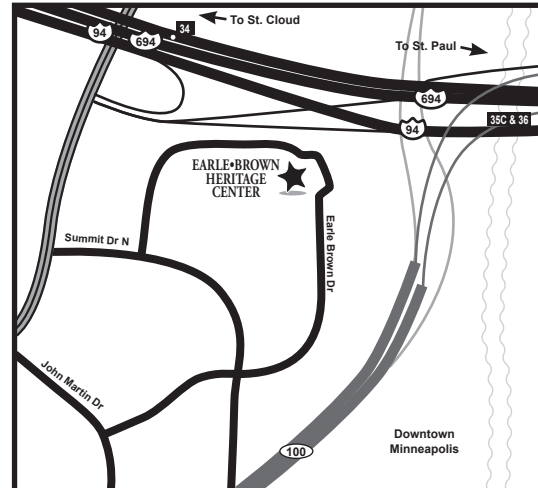

Crowne Plaza-Minneapolis North

2200 Freeway Blvd
Brooklyn Center, MN 55430
Phone: 763-566-8000